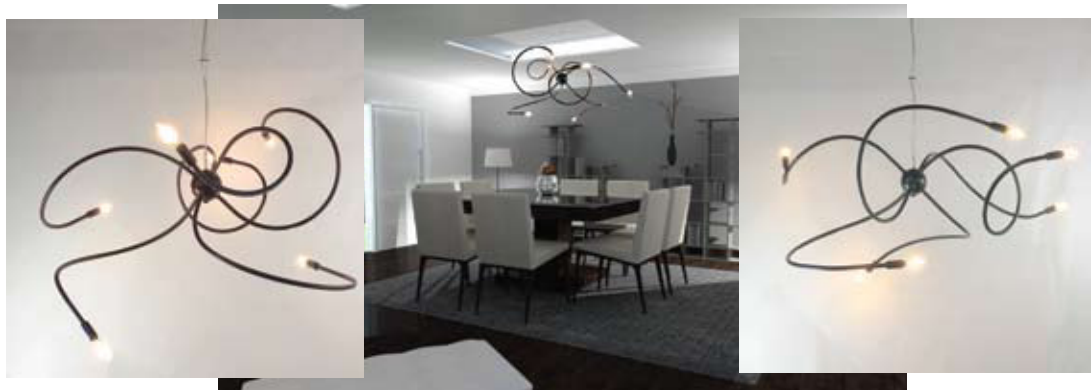

Designed by Christopher Poehlmann

Atomic Sketchy

Modern Sputnik style with a twist. We manipulate a standard ring roller to give us random twists and curves for our Sketchy series, guaranteeing a unique, one-off result everytime. And each of our Atomic Sketchy chandeliers has different looks from all angles to keep your room dynamic.

Lamped with six E12 candle base sockets for ANY type B base bulb
approximately 36" diameter x 18" H or custom size to suit
Choice of color
cUL listed

PO Box 23755
Philadelphia, PA 19143

CP LIGHTING

p 414-426-1473